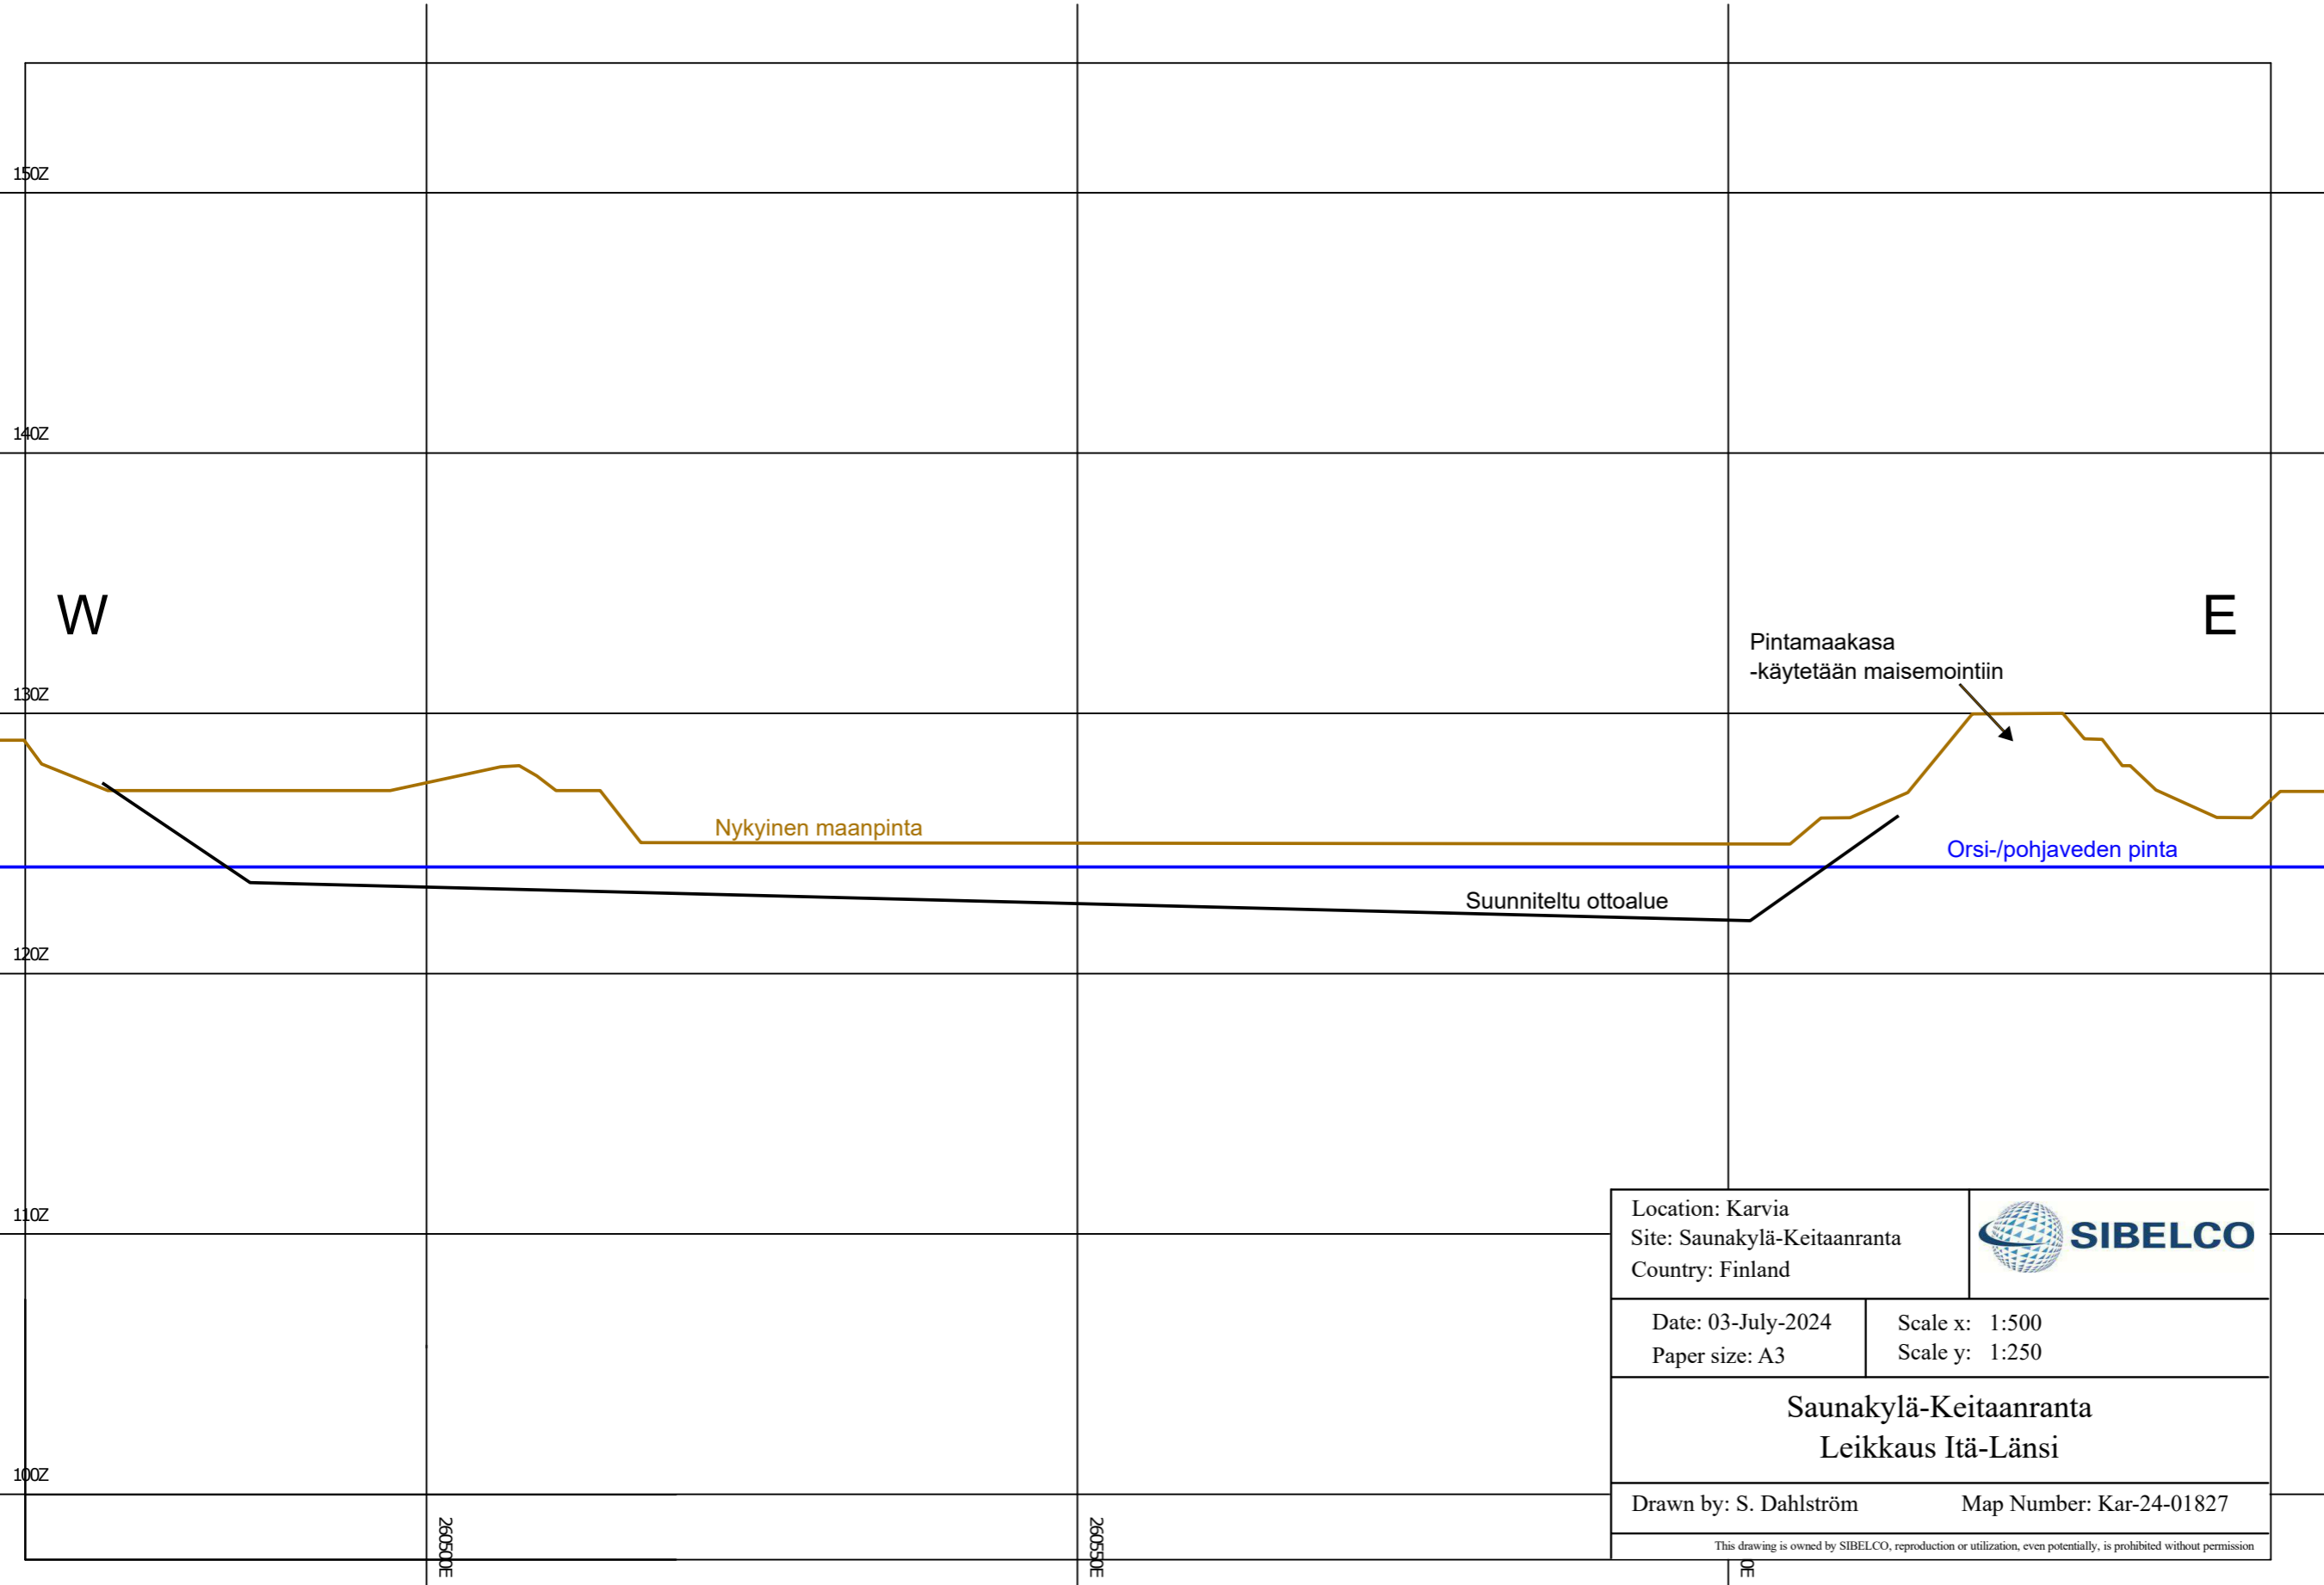

gw_average_2023-2024_dt m_01

Location: Karvia Site: Saunakylä-Keitaanranta Country: Finland		
Date: 03-July-2024 Paper size: A3	Scale x: 1:500 Scale y: 1:250	
Saunakylä-Keitaanranta Leikkaus Itä-Länsi		
Drawn by: S. Dahlström		Map Number: Kar-24-01827
<small>This drawing is owned by SIBELCO, reproduction or utilization, even potentially, is prohibited without permission</small>		